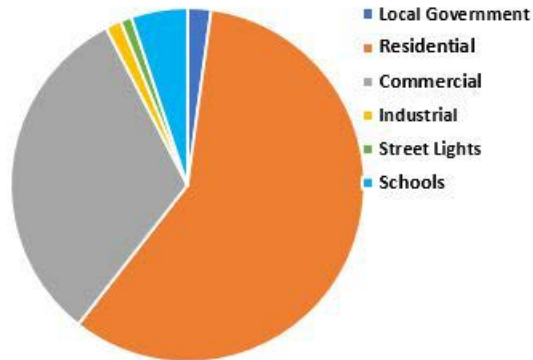

2018 - Glen Rock Carbon Footprint (TOTAL CO2 Emissions)

2018 - CO2 emissions due to Electricity

2018 - CO2 emissions due to Natural Gas