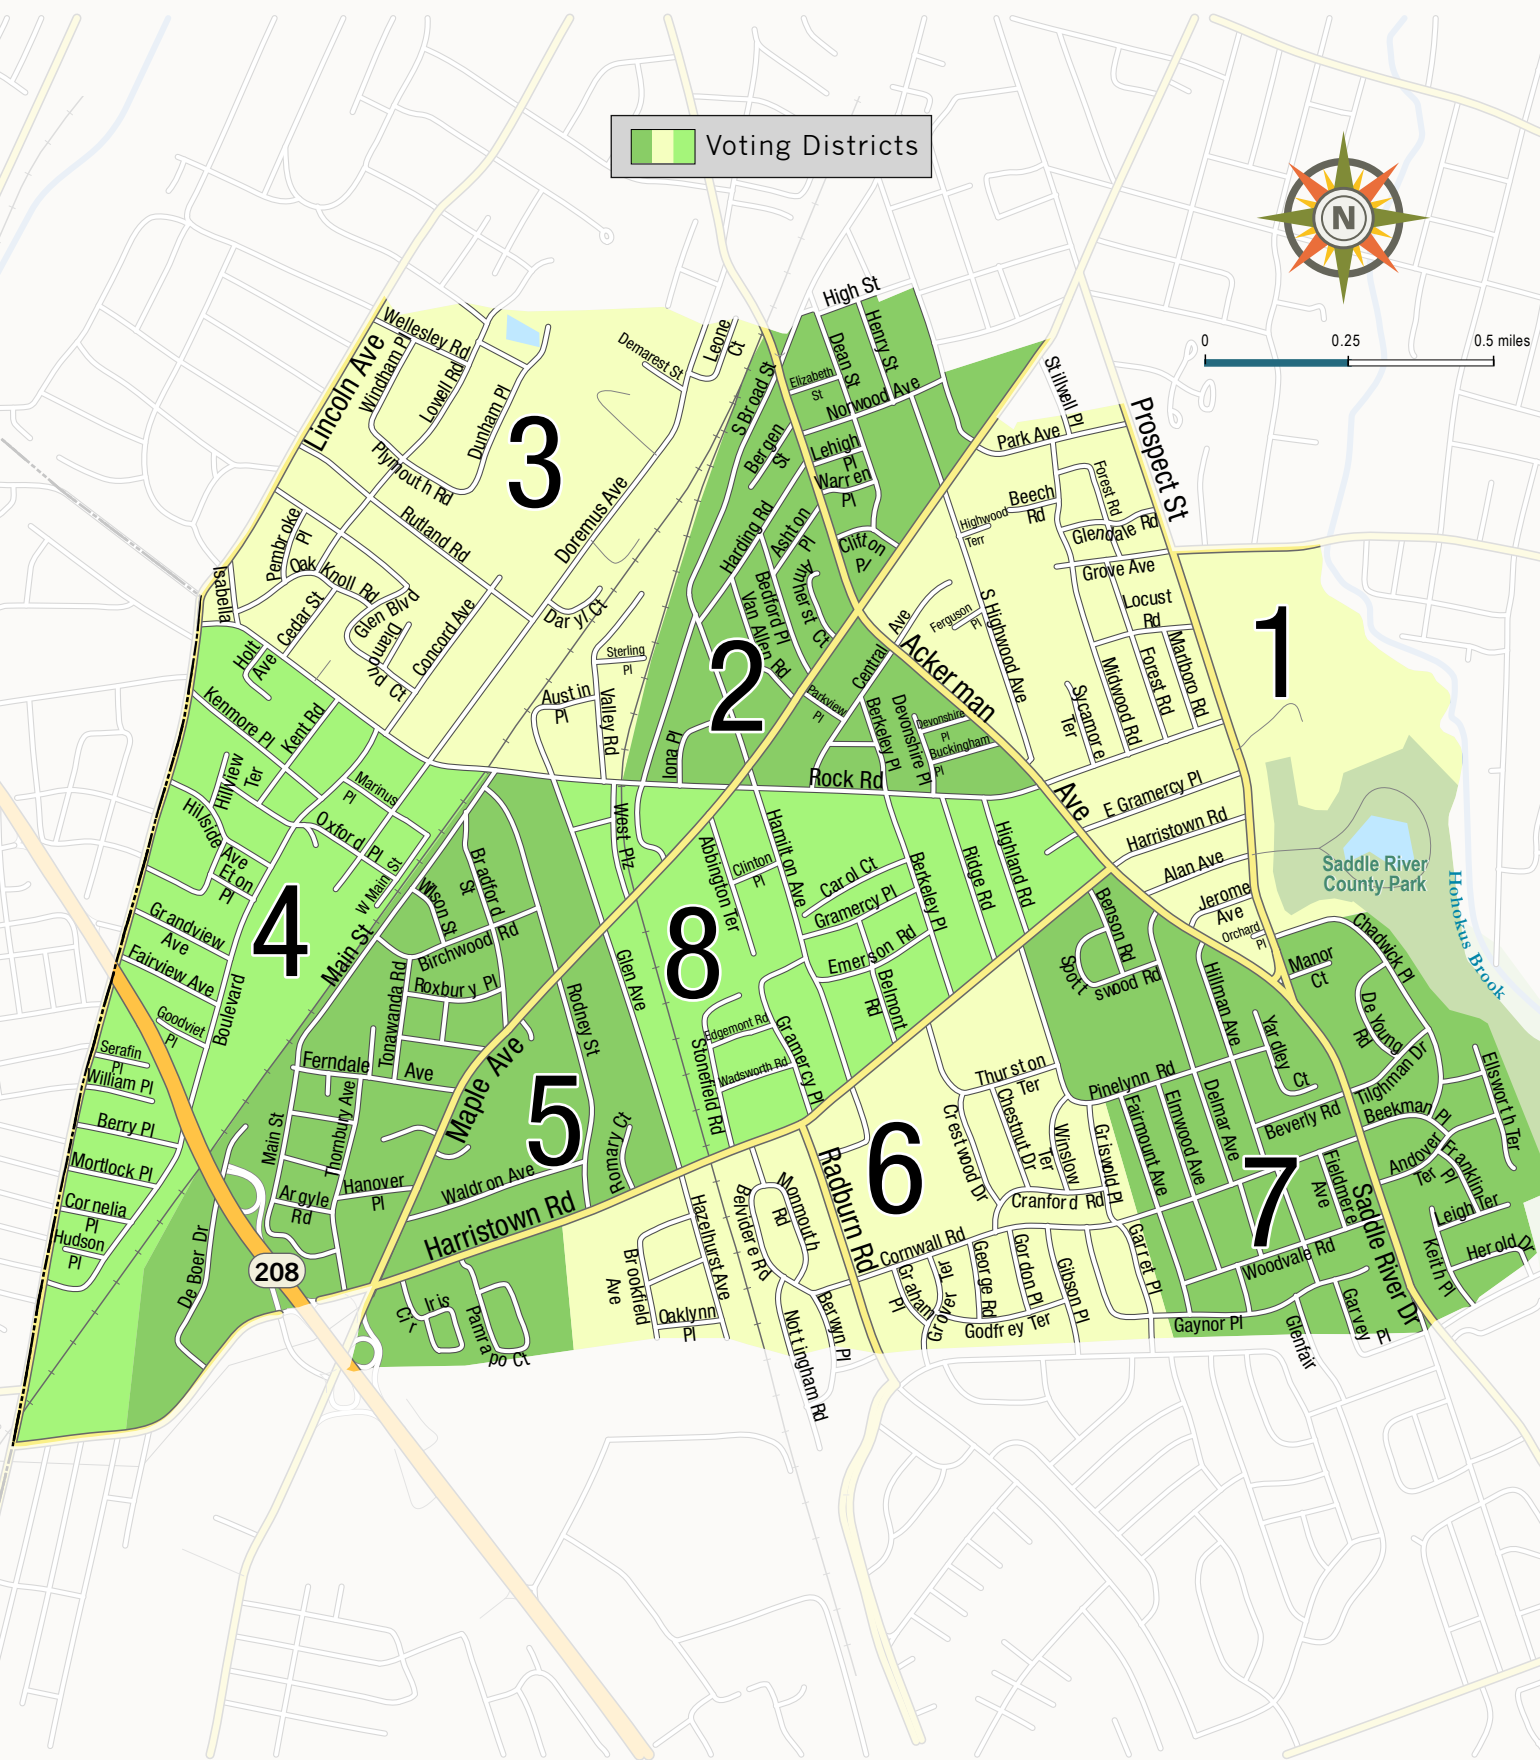

Borough of Glen Rock

NEW JERSEY

Voting Districts

0 0.25 0.5 miles

Saddle River County Park
Hobokus Brook

208